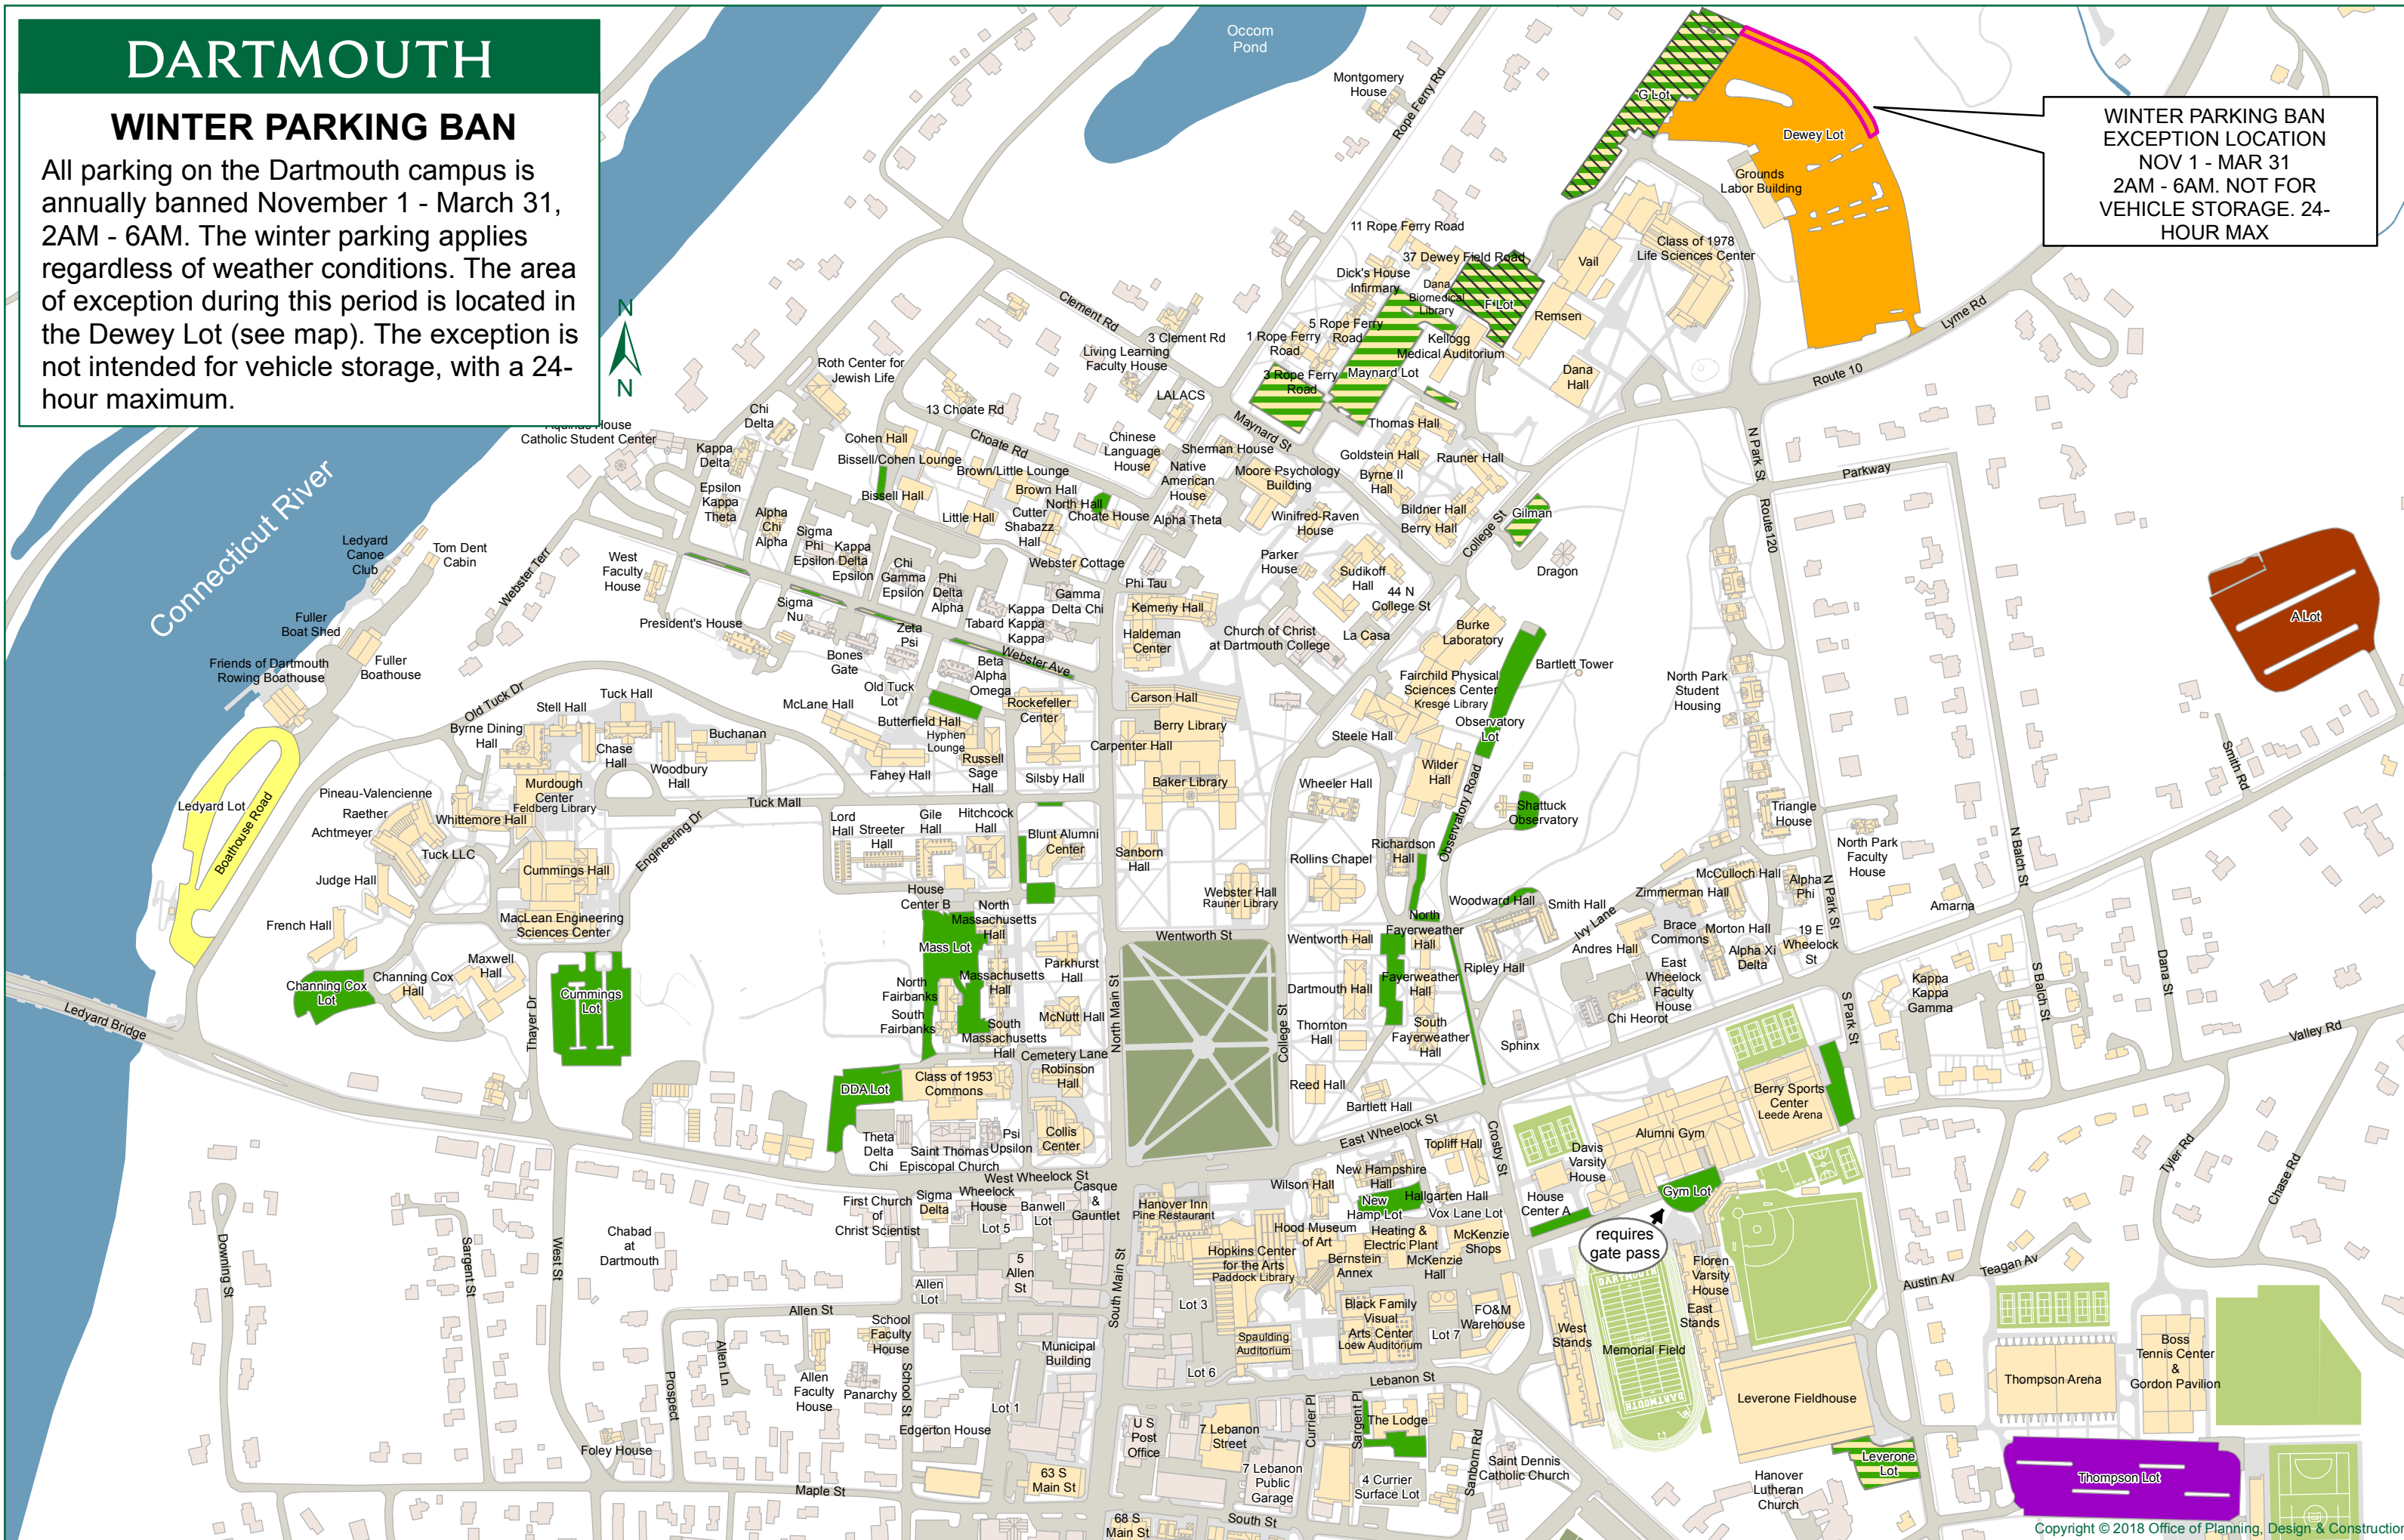

DARTMOUTH

WINTER PARKING BAN

All parking on the Dartmouth campus is annually banned November 1 - March 31, 2AM - 6AM. The winter parking applies regardless of weather conditions. The area of exception during this period is located in the Dewey Lot (see map). The exception is not intended for vehicle storage, with a 24-hour maximum.

WINTER PARKING BAN
EXCEPTION LOCATION
NOV 1 - MAR 31
2AM - 6AM. NOT FOR
VEHICLE STORAGE. 24-
HOUR MAX

requires gate pass