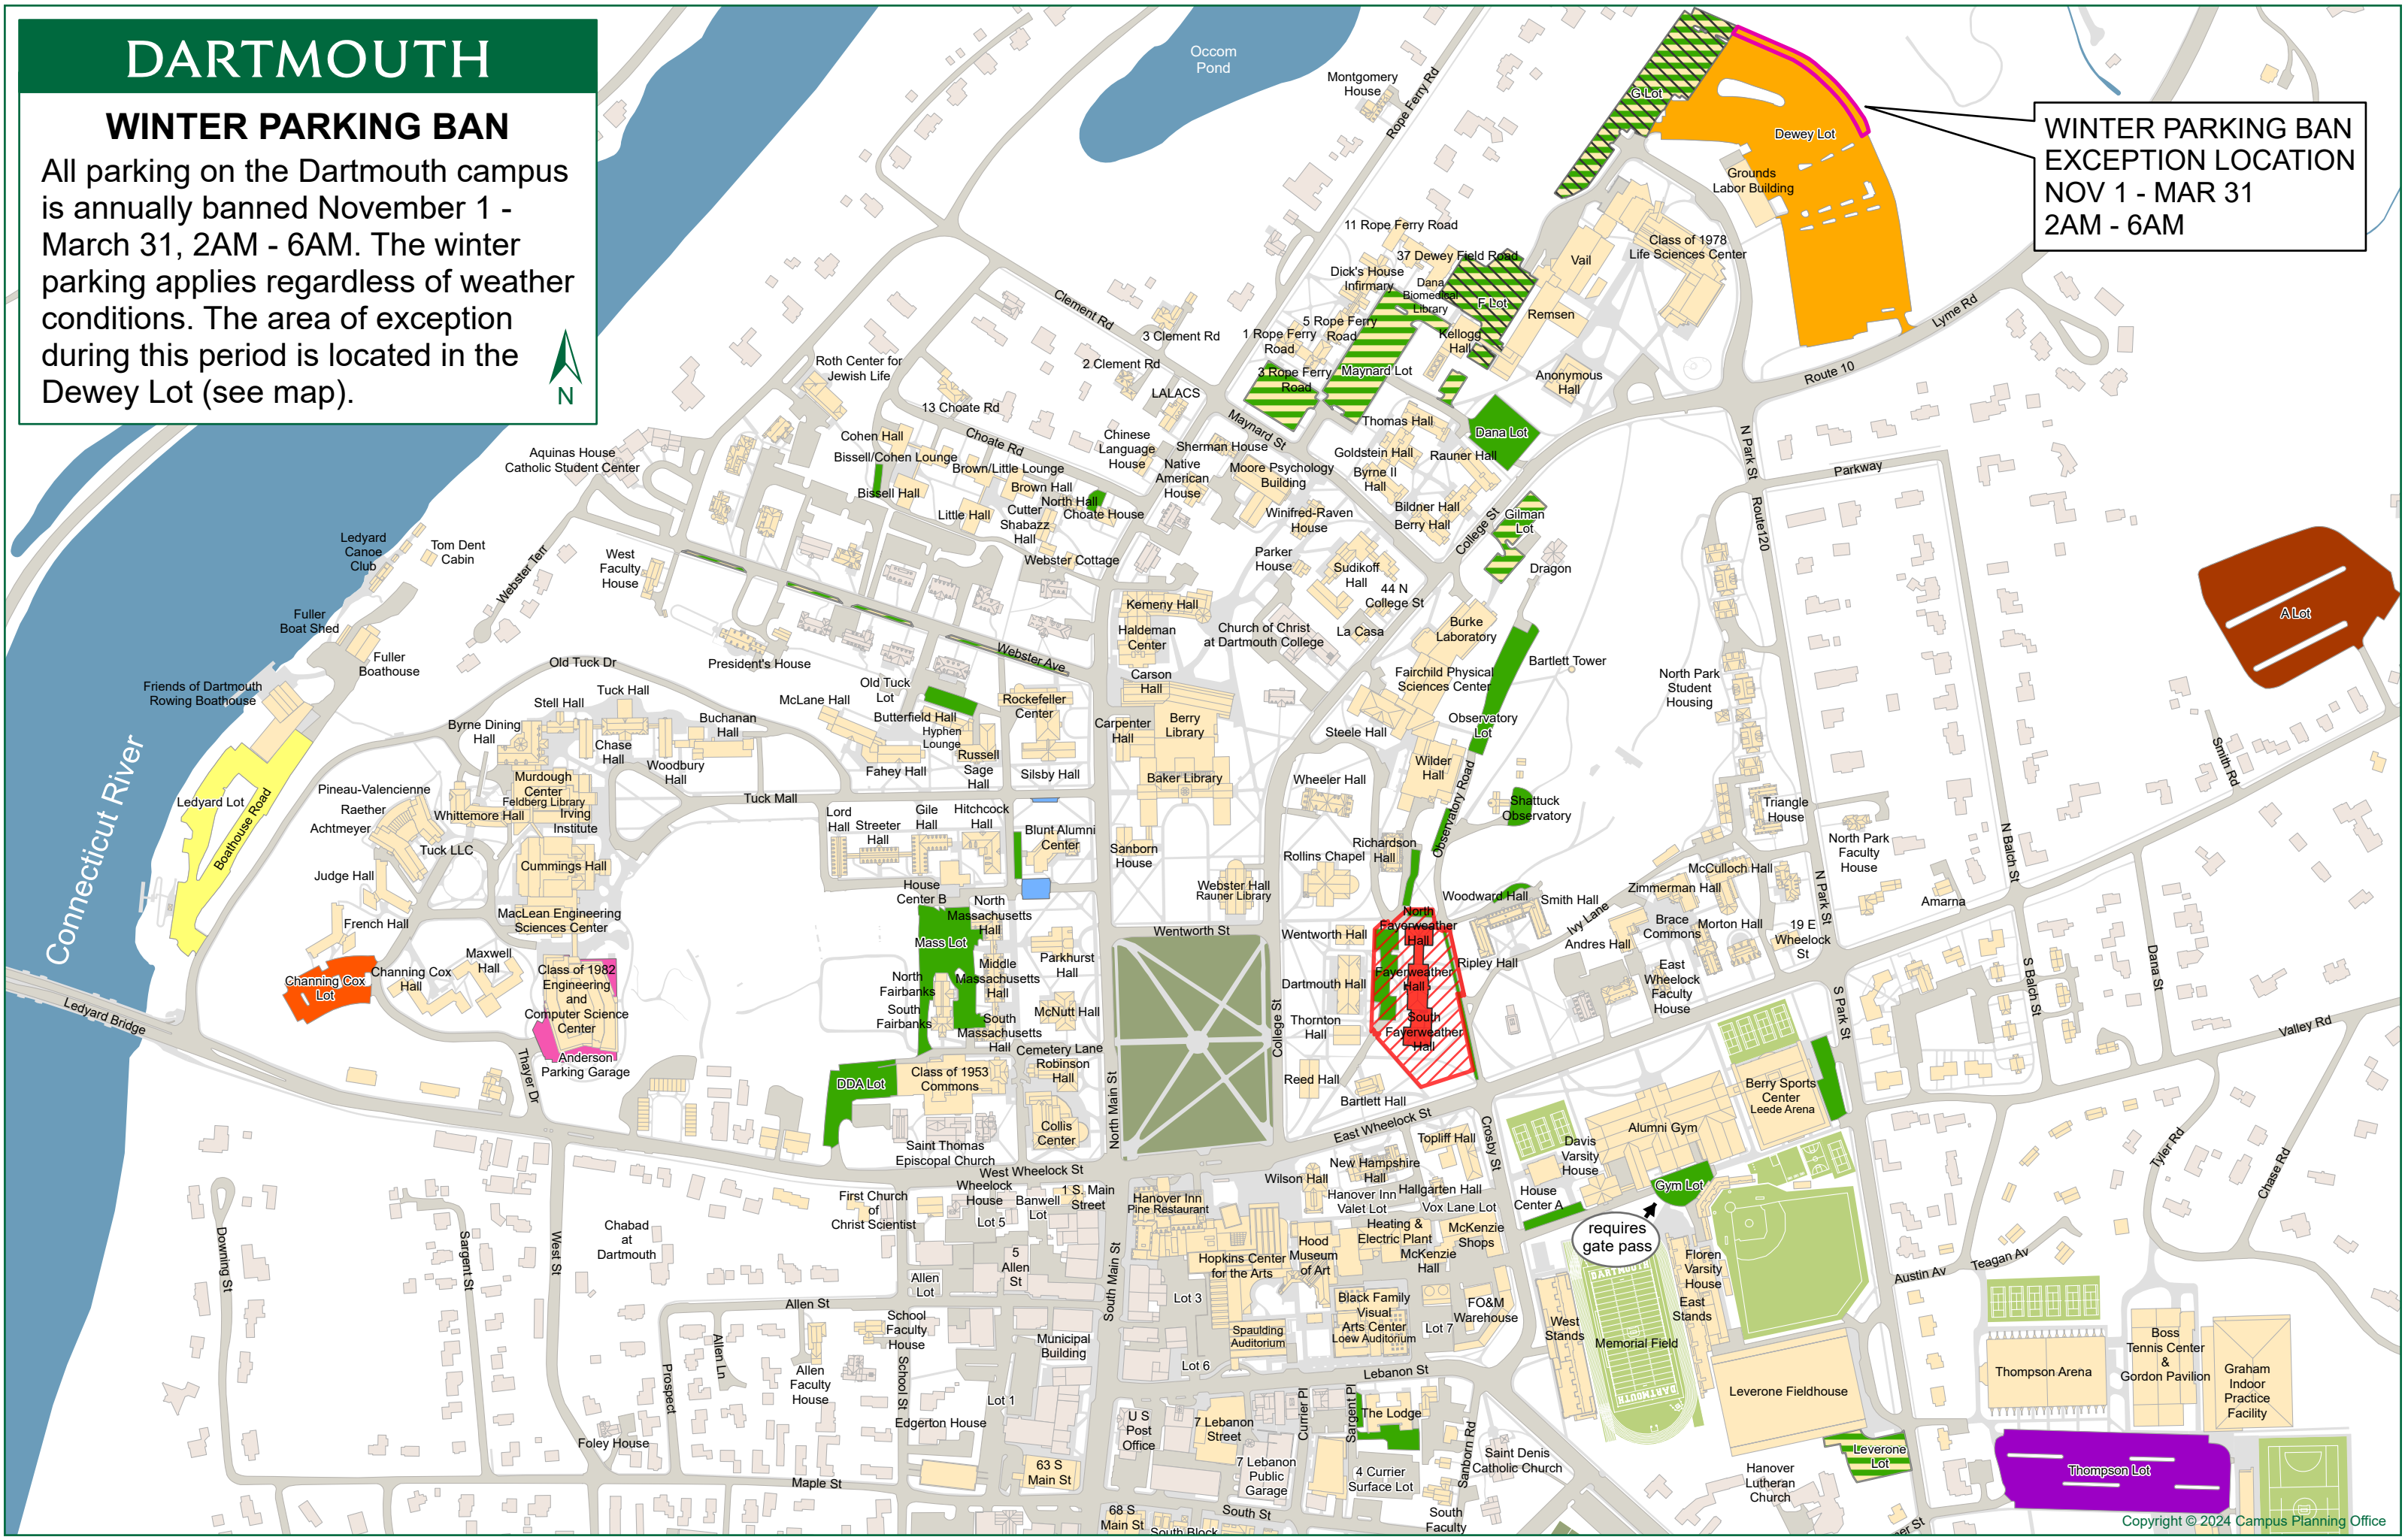

# DARTMOUTH

## WINTER PARKING BAN

All parking on the Dartmouth campus is annually banned November 1 - March 31, 2AM - 6AM. The winter parking applies regardless of weather conditions. The area of exception during this period is located in the Dewey Lot (see map).

WINTER PARKING BAN  
EXCEPTION LOCATION  
NOV 1 - MAR 31  
2AM - 6AM

requires gate pass