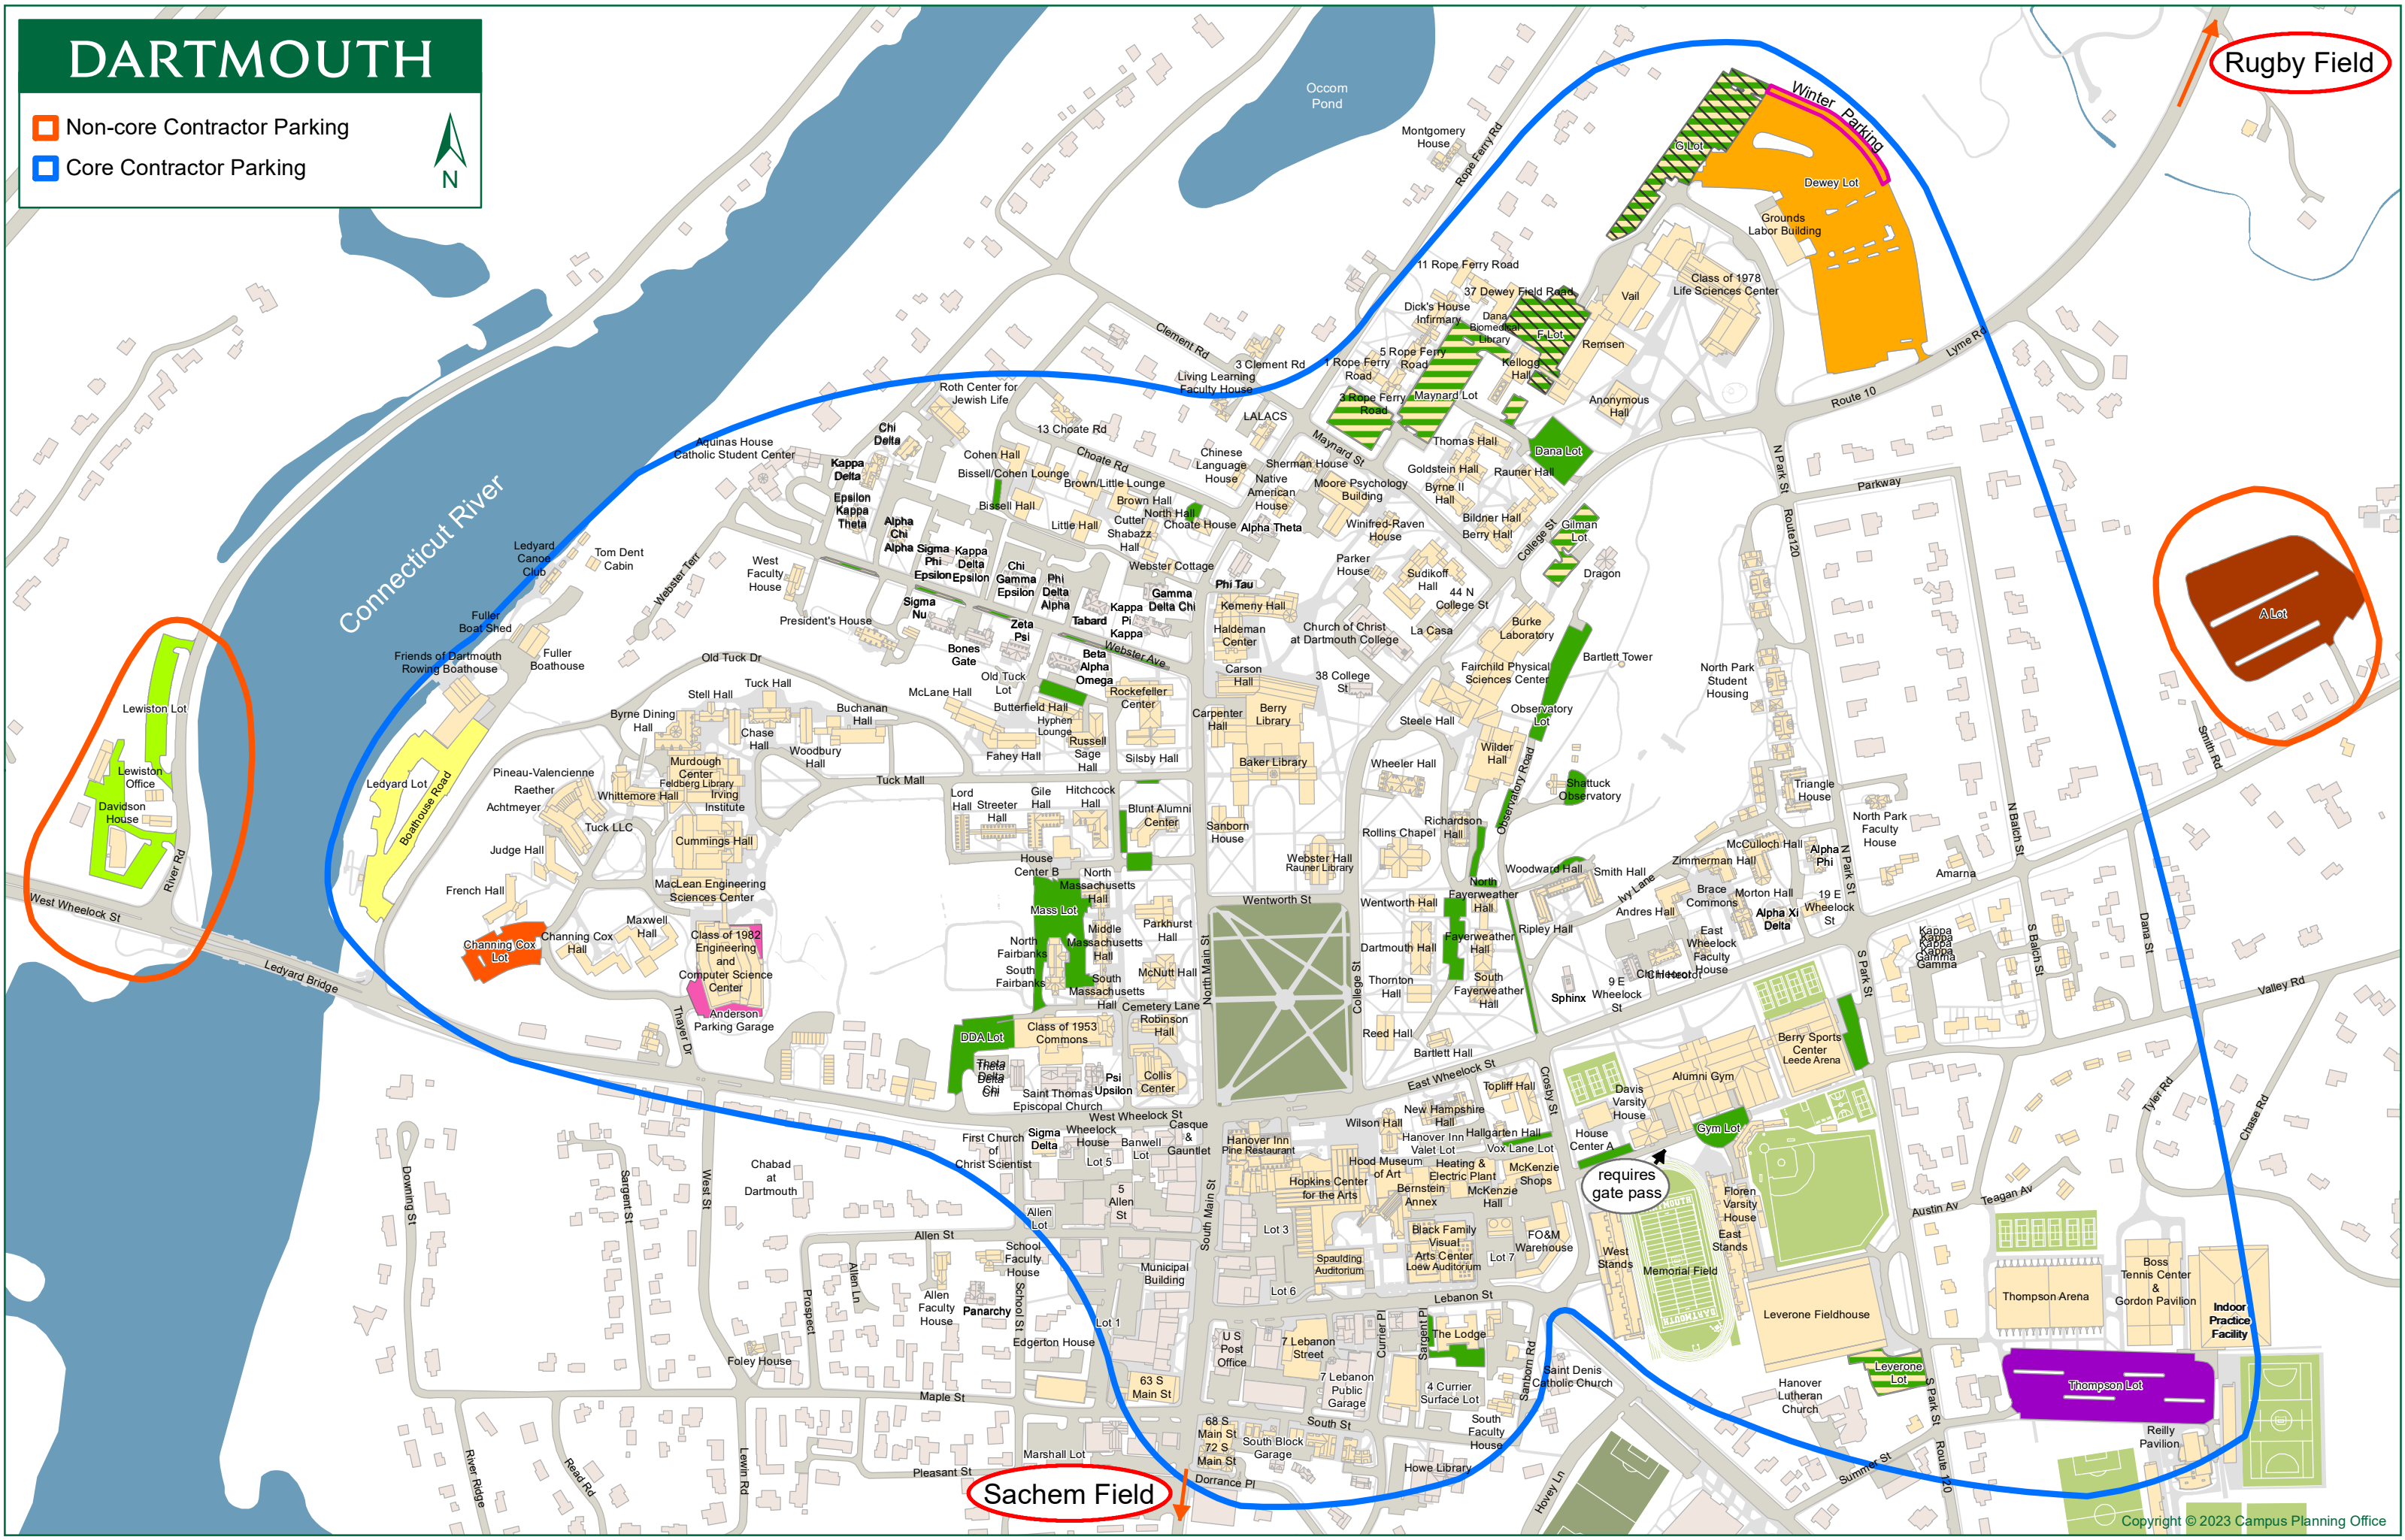

DARTMOUTH

- Non-core Contractor Parking
- Core Contractor Parking

Rugby Field

A Lot

requires gate pass

Sachem Field