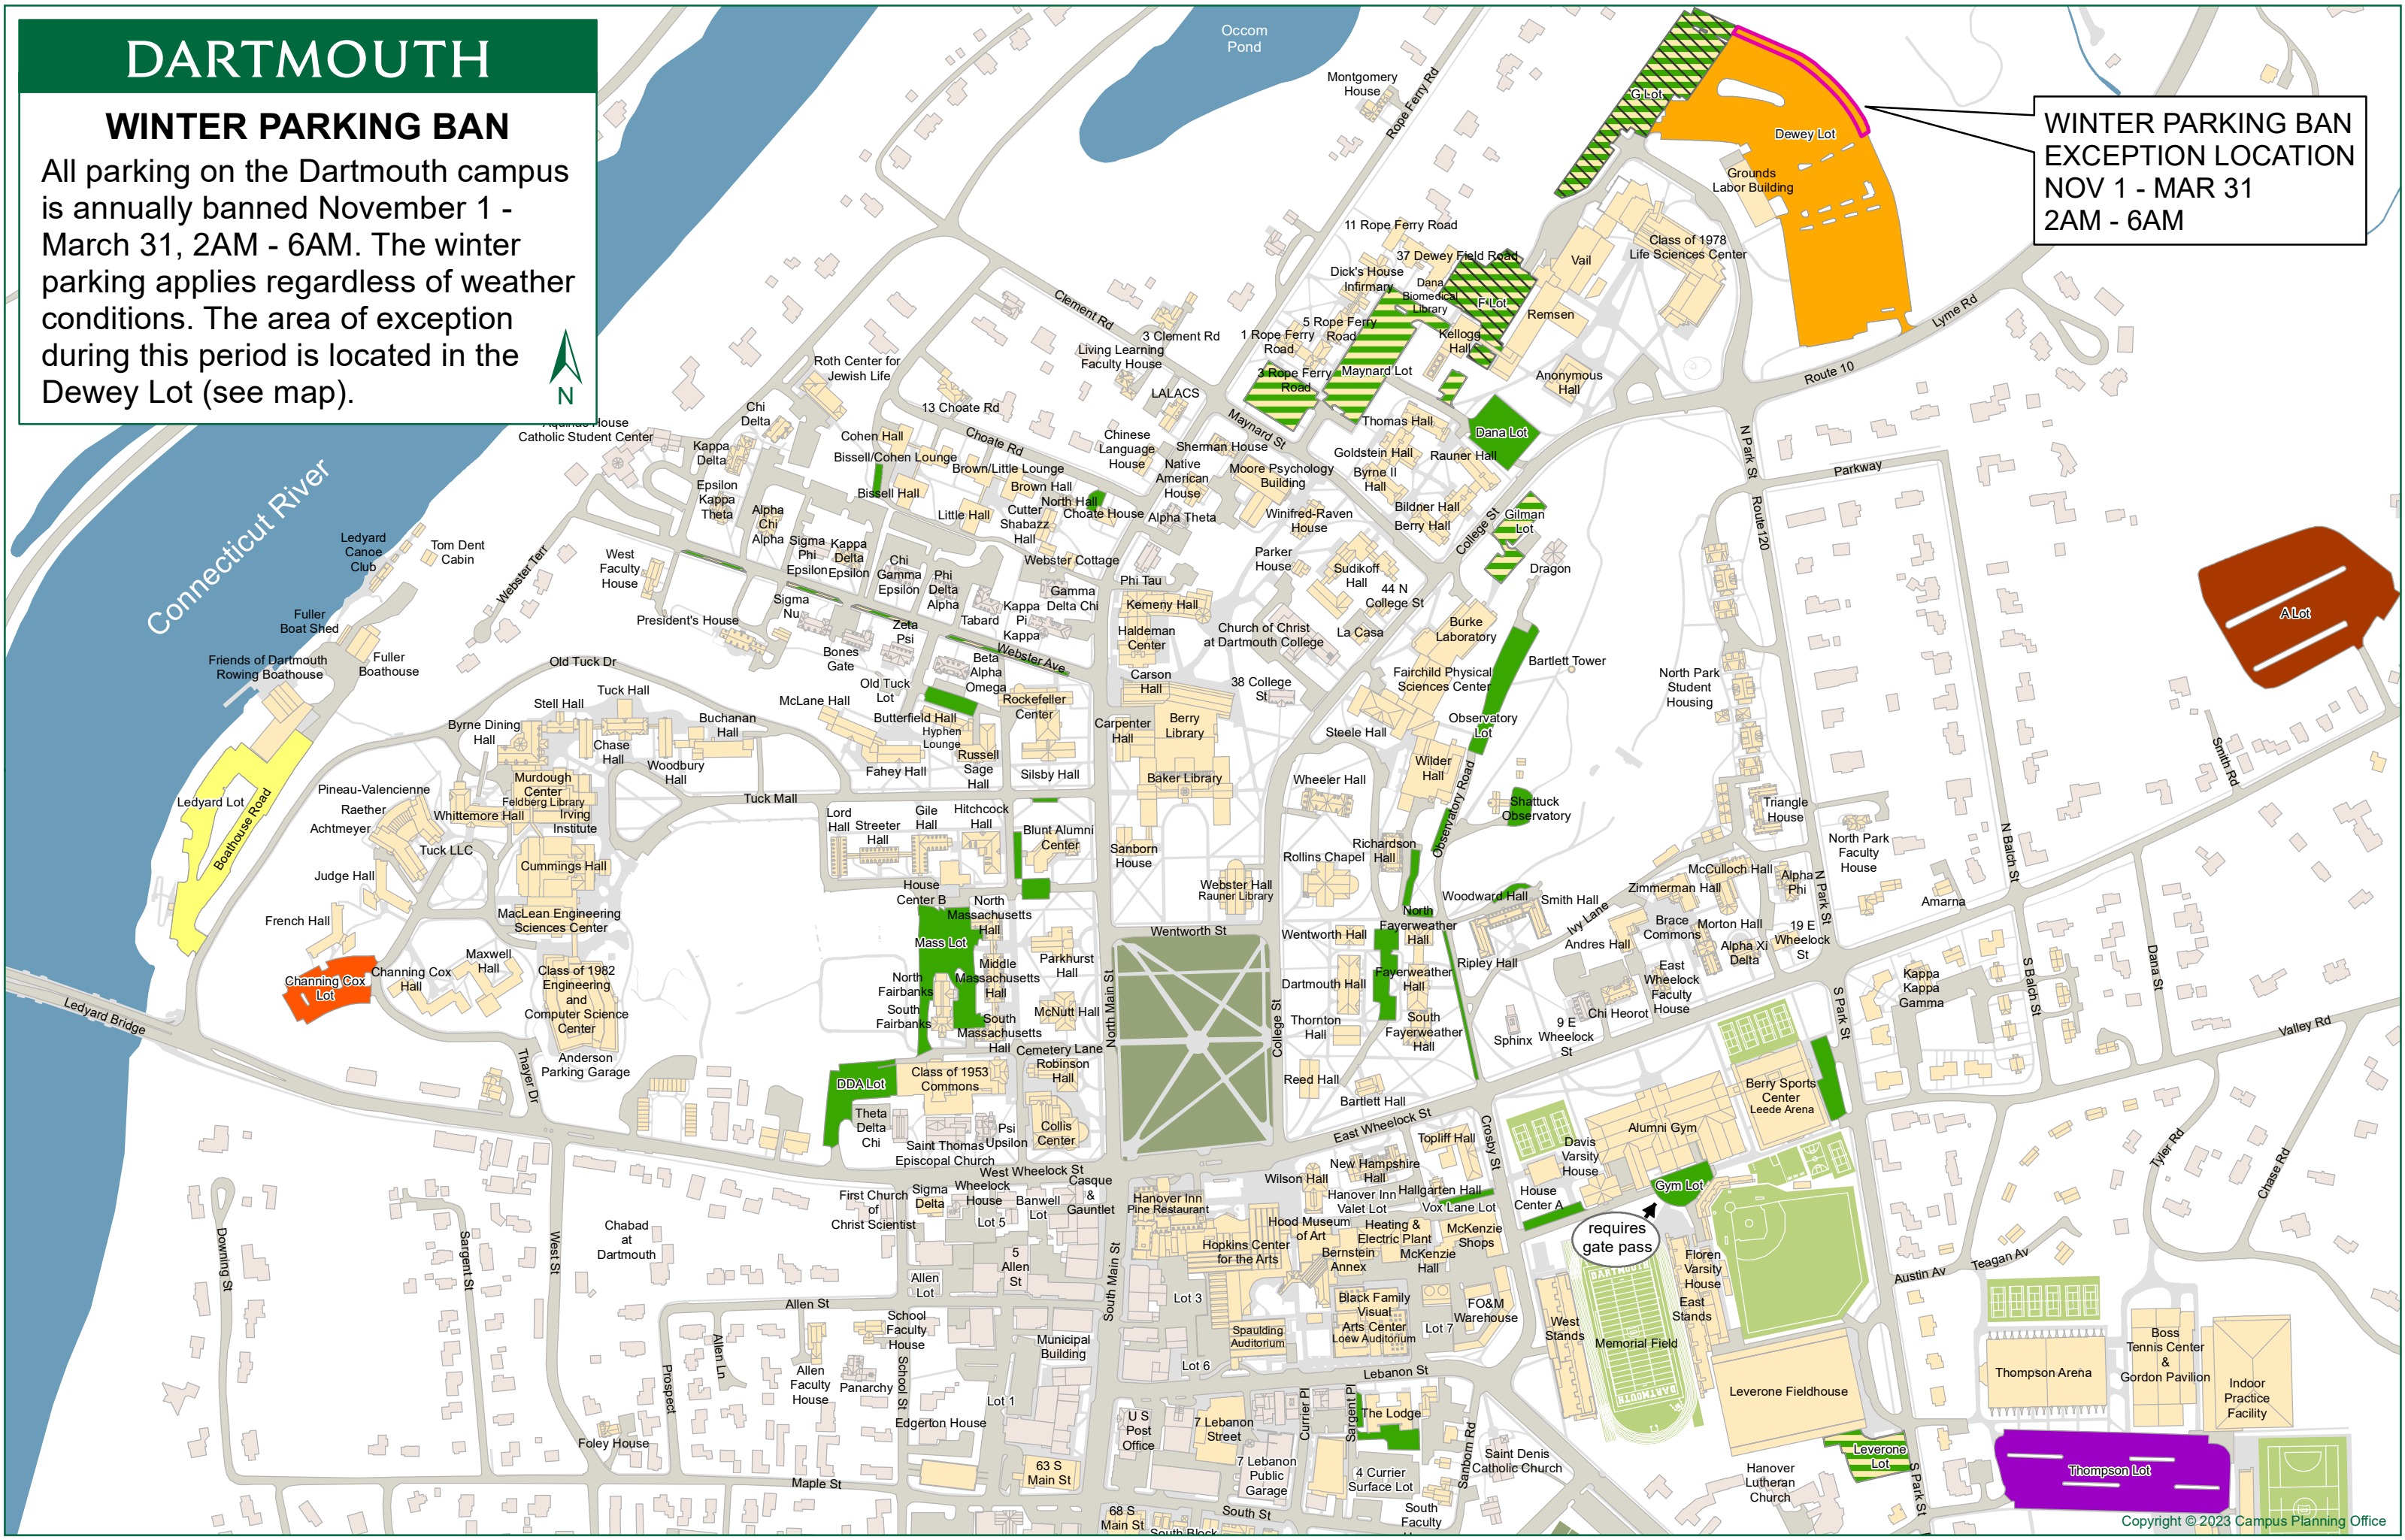

DARTMOUTH

WINTER PARKING BAN

All parking on the Dartmouth campus is annually banned November 1 - March 31, 2AM - 6AM. The winter parking applies regardless of weather conditions. The area of exception during this period is located in the Dewey Lot (see map).

WINTER PARKING BAN
EXCEPTION LOCATION
NOV 1 - MAR 31
2AM - 6AM

requires gate pass